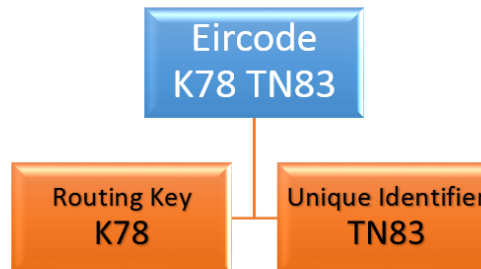

Eircode, Ireland's new postcode system, will enable people and business to find every address in Ireland. An Eircode will identify an individual address – rural or urban - and help show exactly where it is located.

Eircodes are unique to every delivery point in Ireland and comprise a 7 digit alpha-numeric code.

What are the Benefits?

Now that Eircodes are available, you need to start thinking about how your business will benefit from implementing & using Eircode.

- 🗺️ Customer Service
  - ✓ (Accurate Address Data, Compliance, Data Quality)
- 🗺️ Business Intelligence
  - ✓ (Customer Insight, Address Profiling, Geographic Analysis)
- 🗺️ Operations
  - ✓ (Reduced Delivery Returns, Improved Service, Reduced Costs)